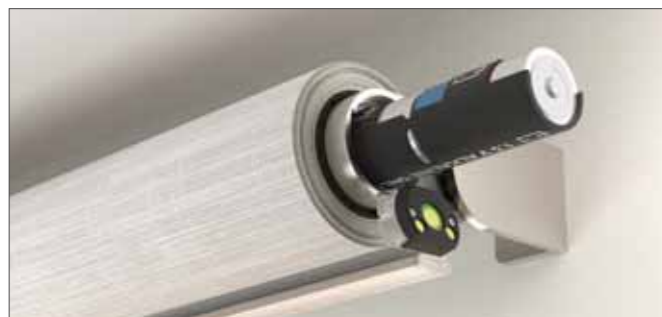

Wire-free flexibility

The Palladiom Wire-Free Shading System brings battery-powered flexibility to the performance and craftsmanship of the Palladiom Shading System.

Lutron's industry-best battery performance delivers 3–5 years of battery life on six, D-cell batteries.