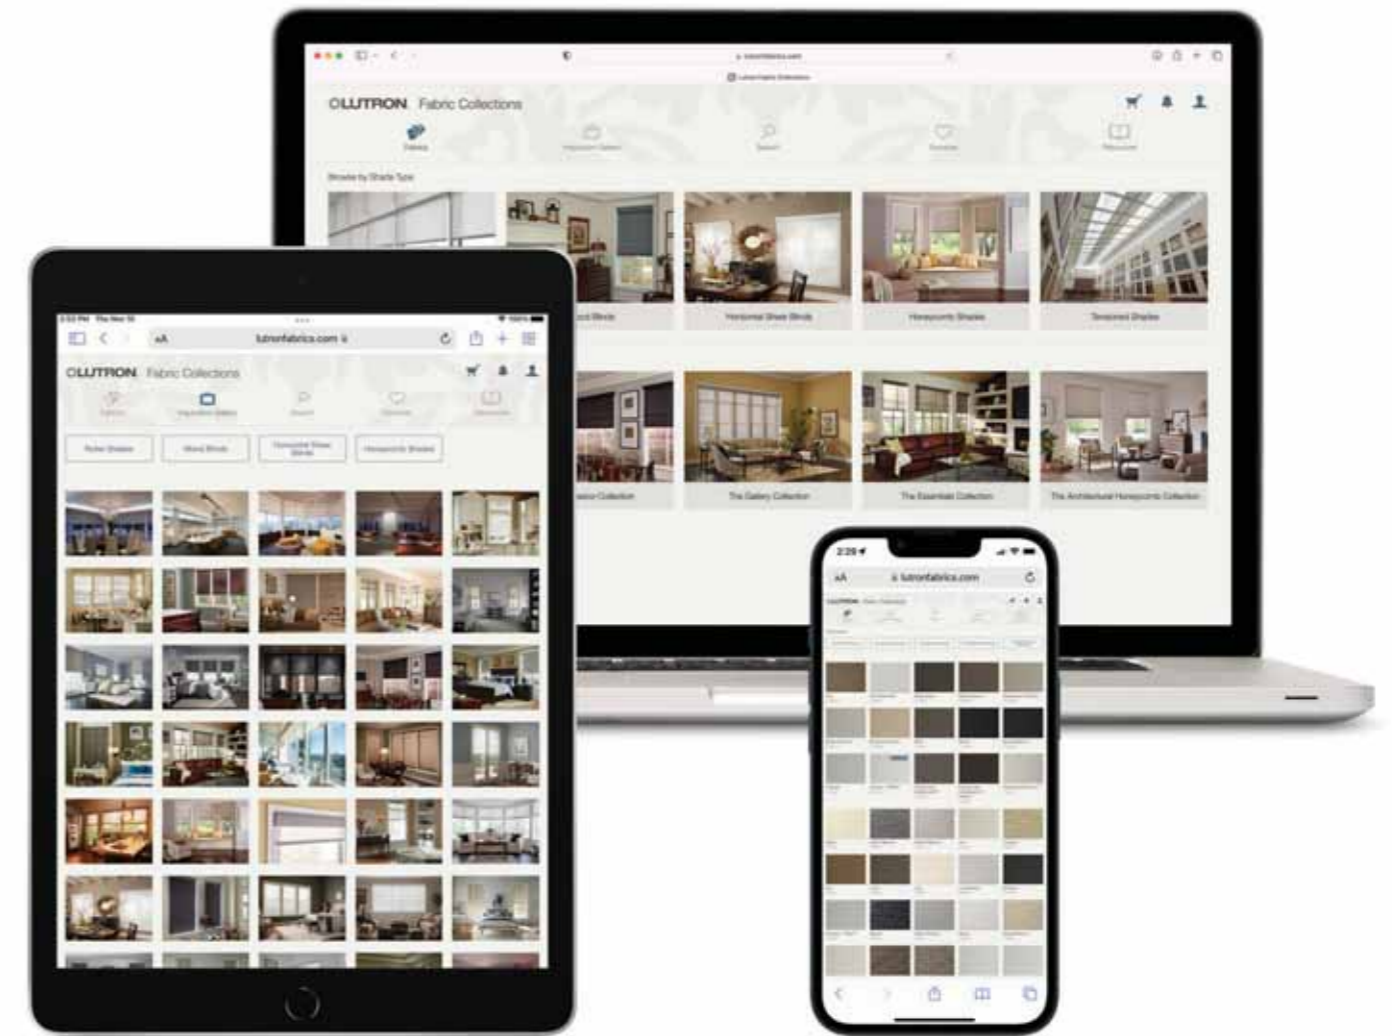

The Classico Collection

The Classico Collection of performance fabrics is available for roller, tensioned, and cable-guided blinds.

The Gallery Collection

The Gallery Collection is an extensive line of fashion fabrics for roller blinds, horizontal sheer blinds, and wood blinds.

The Atelier Collection

The Atelier Collection is a curated collection of roller blind fabrics that balances design and function. The collection is organised by colour, and each deck includes select colours for the fabric family. In this collection, each sheer fabric has a perfectly coordinating blackout option for simple specification.

Battery Wood Binds Collection

A curated selection of painted and stained wood blind slat samples, including head rail options.

Lutronfabrics.com

Browse through Lutron's extensive collection of window blind fabrics using this comprehensive tool. Easily search for fabrics that meet specific blind parameters or find inspiration for your next project by looking through our fabric Photo Gallery. Professionals can stay up to date on all fabric announcements and changes by logging into lutronfabrics.com using your myLutron account — you can even sign up to receive automatic email notifications when changes occur.