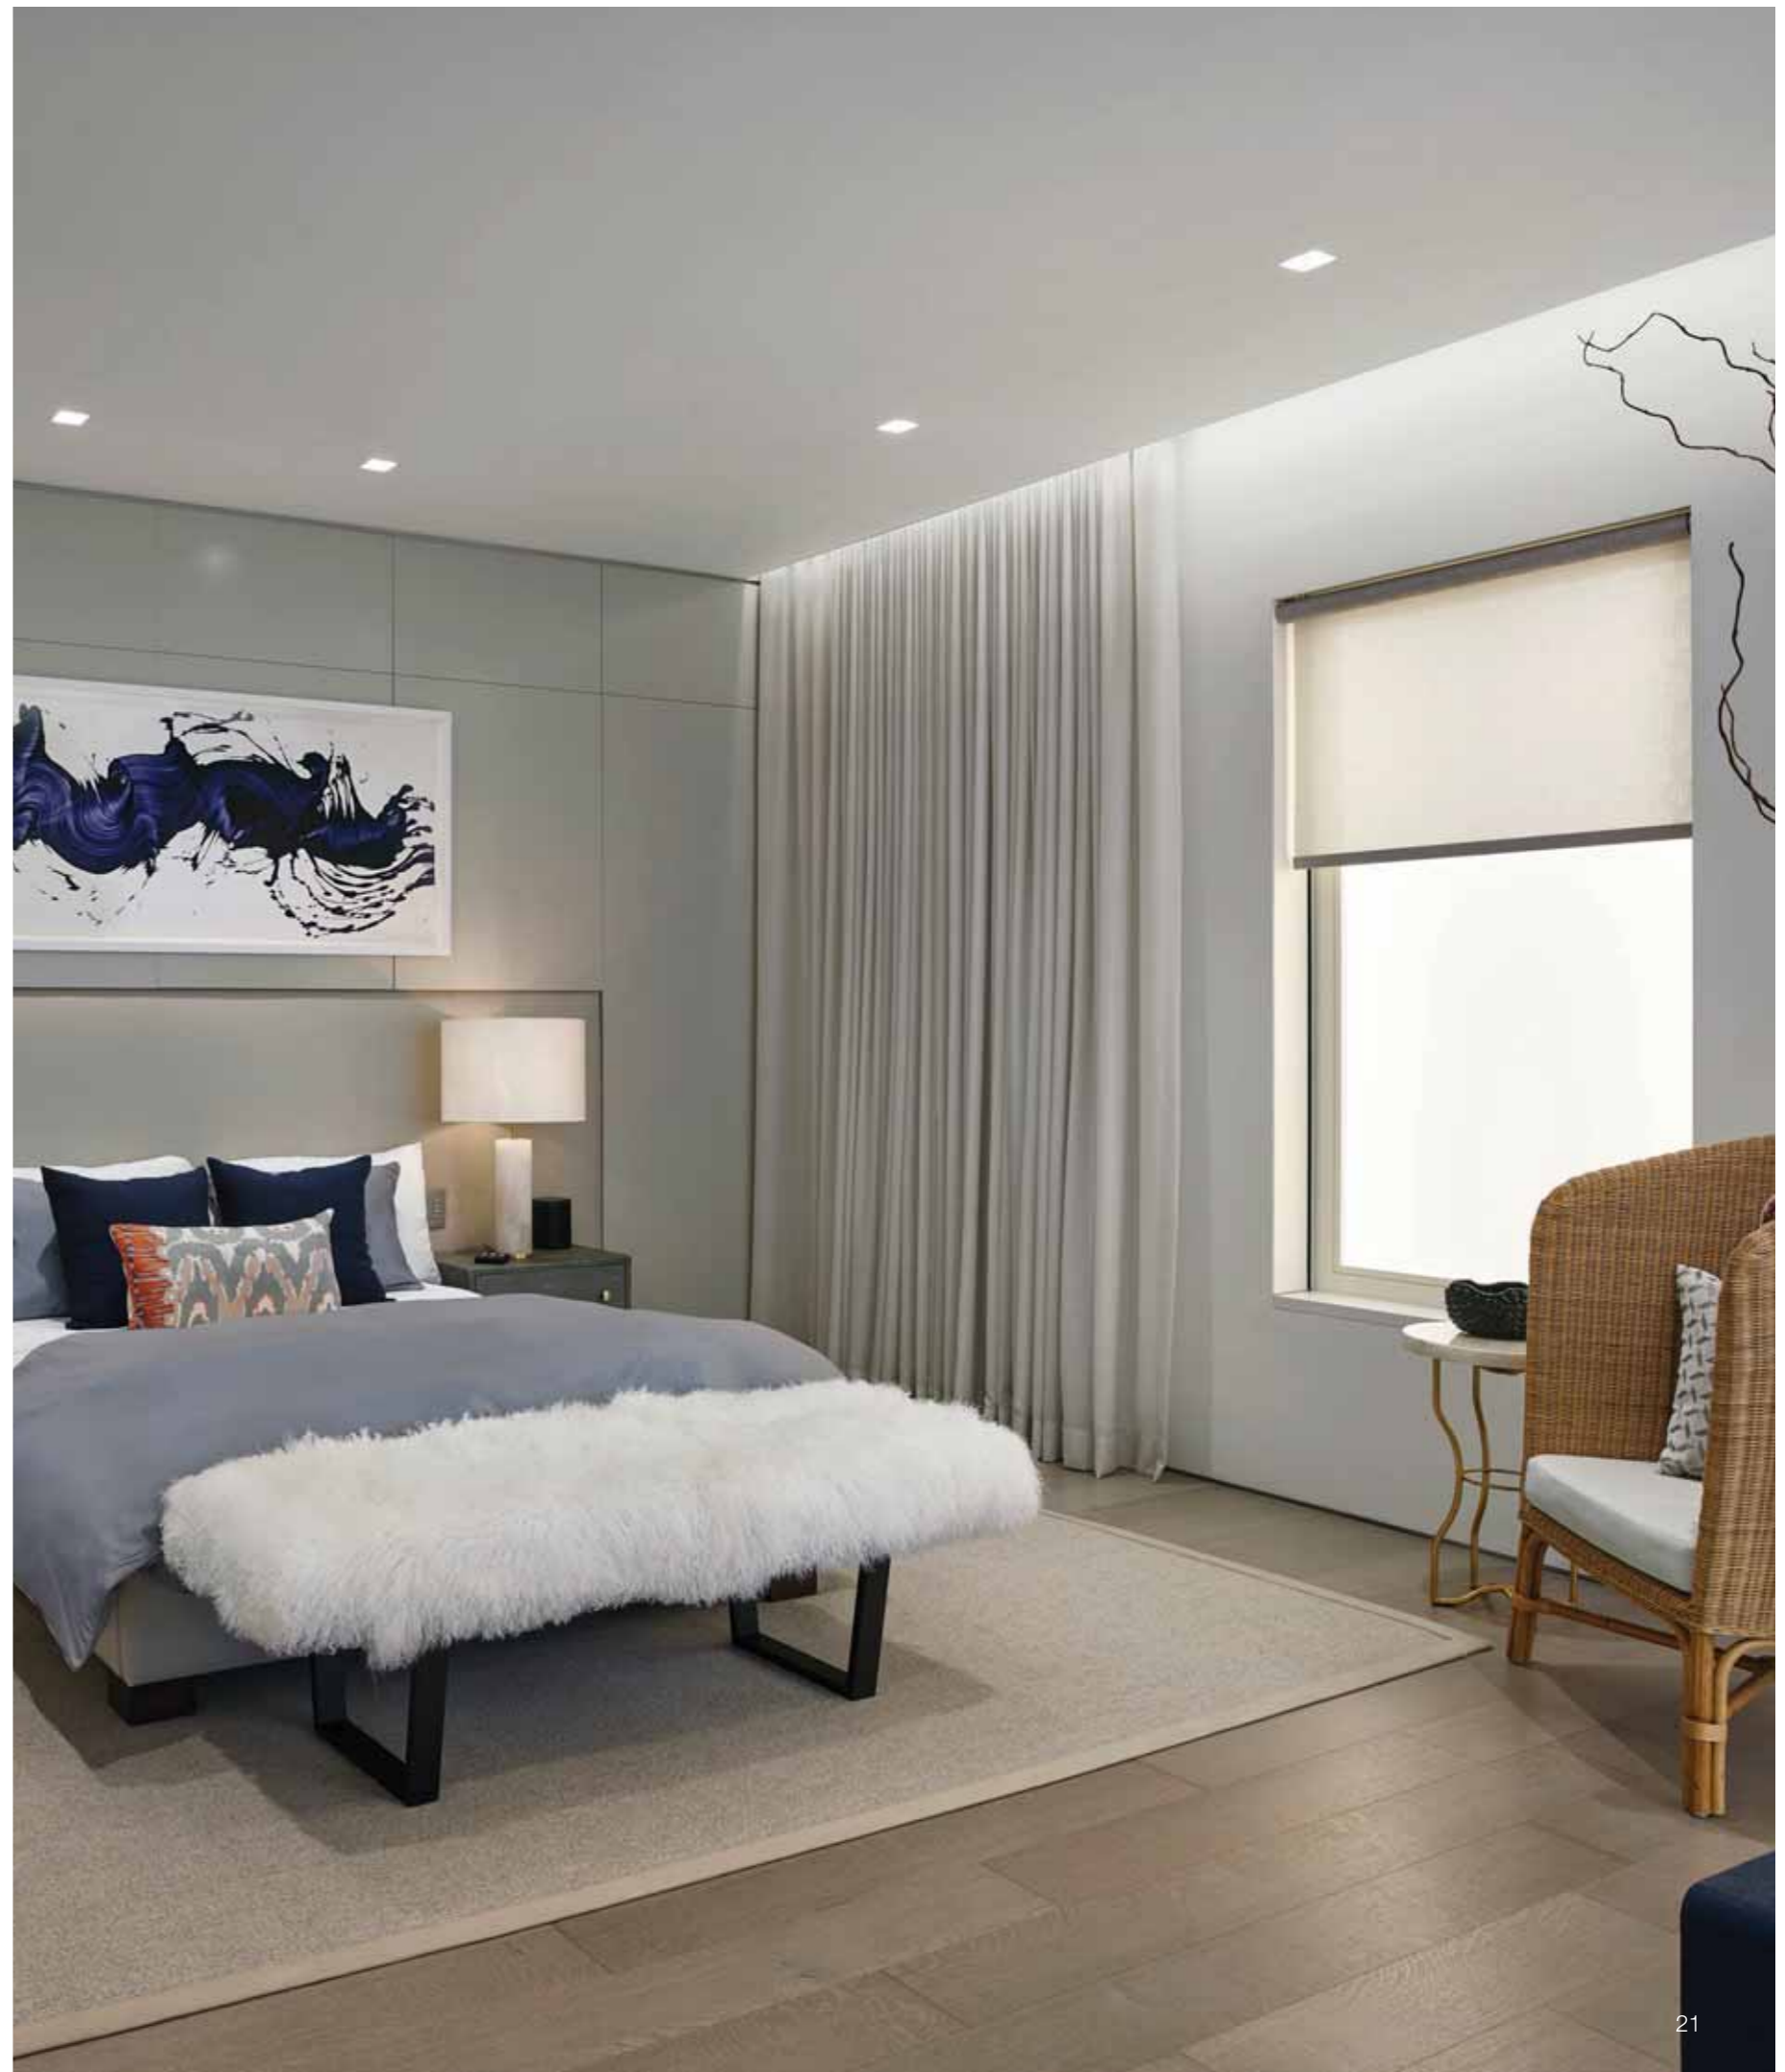

Lutron curtain track can be custom-curved to fit a curved wall, bay window, and many other special applications.

- 7 standard bends/curves available

Pleat styles

Pinch pleat — named for the pleated look created by pinched gatherings of the fabric at the top of the curtain. When installed, pins on the back of the curtain are simply looped through the carriers on the track.

Mounting options

Choose from wall or ceiling mount. Tracks can be mounted in a cove or recessed into the ceiling.

HORIZONTAL SHEER BLINDS

Horizontal sheer blinds

Horizontal sheer blinds pair the soft elegance of a sheer with the precise control of a blind.