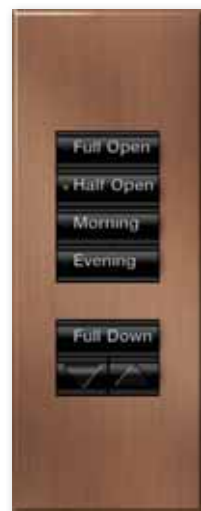

Control styles

Choose between keypad styles to coordinate with each room and any home.

Alisse wall control

Palladiom keypad

seeTouch keypad without insert

seeTouch keypad with insert

seeTouch keypad with insert

Signature Series keypad

Architrave keypad (door narrow)

Architrave keypad (door wide)

Pico in faceplate

Blind Pico wireless control

4-button Pico wireless control

Tabletop Pico

Please note that colours and finishes are representative and not exact matches. To order a colour sample, please contact your Lutron provider.